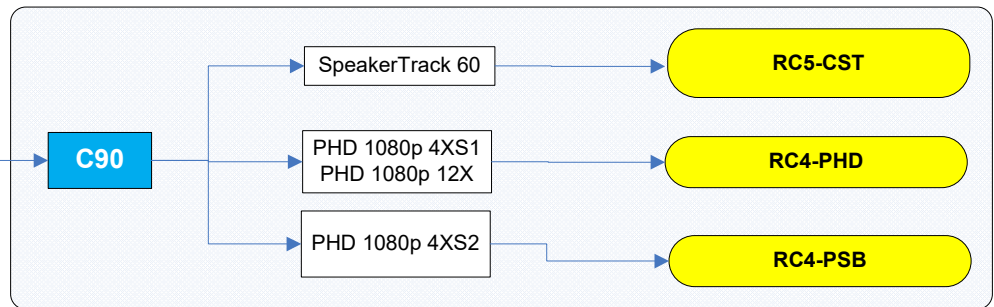

Compatible
Cisco

Single Camera Application*

Single Or Dual Extended Camera Application

Dual Camera Application; Only One Camera Extended