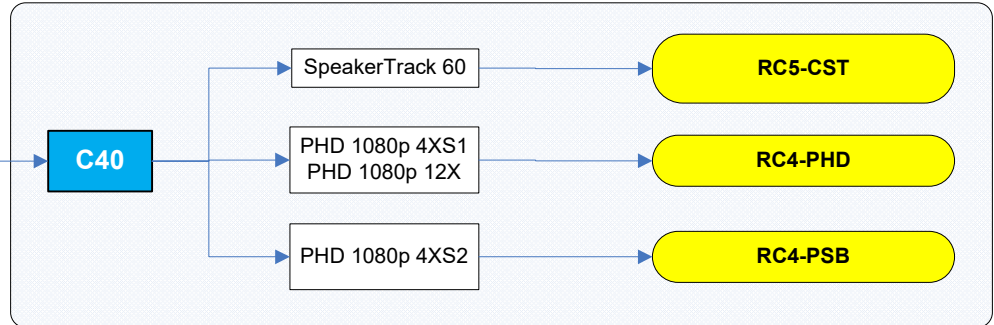

Compatible
Cisco

Single Camera Application*

Single Or Dual Extended Camera Application

Dual Camera Application; Only One Camera Extended