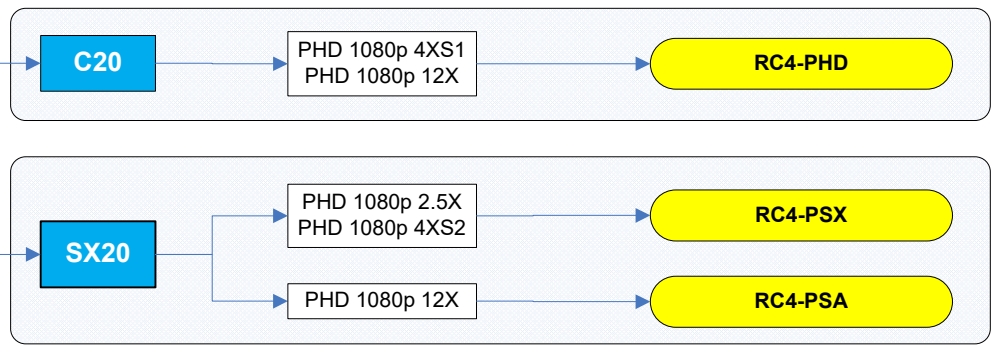

Compatible
Cisco

Single Camera Application*

Single Or Dual Extended Camera Application

Dual Camera Application; Only One Camera Extended