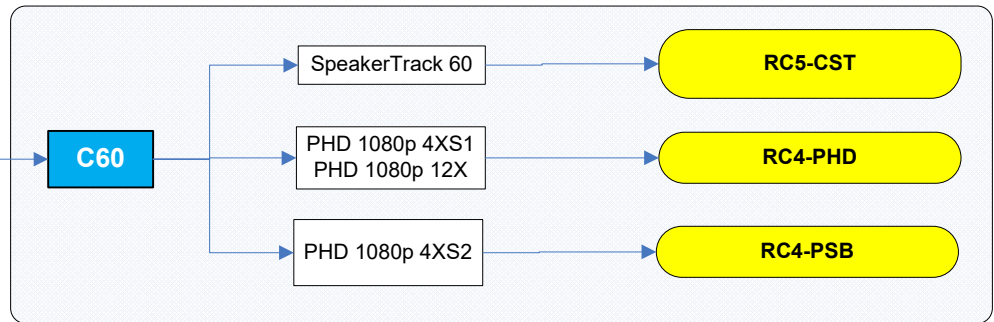

Compatible
Cisco

Single Camera Application*

Single Or Dual Extended Camera Application

Dual Camera Application; Only One Camera Extended